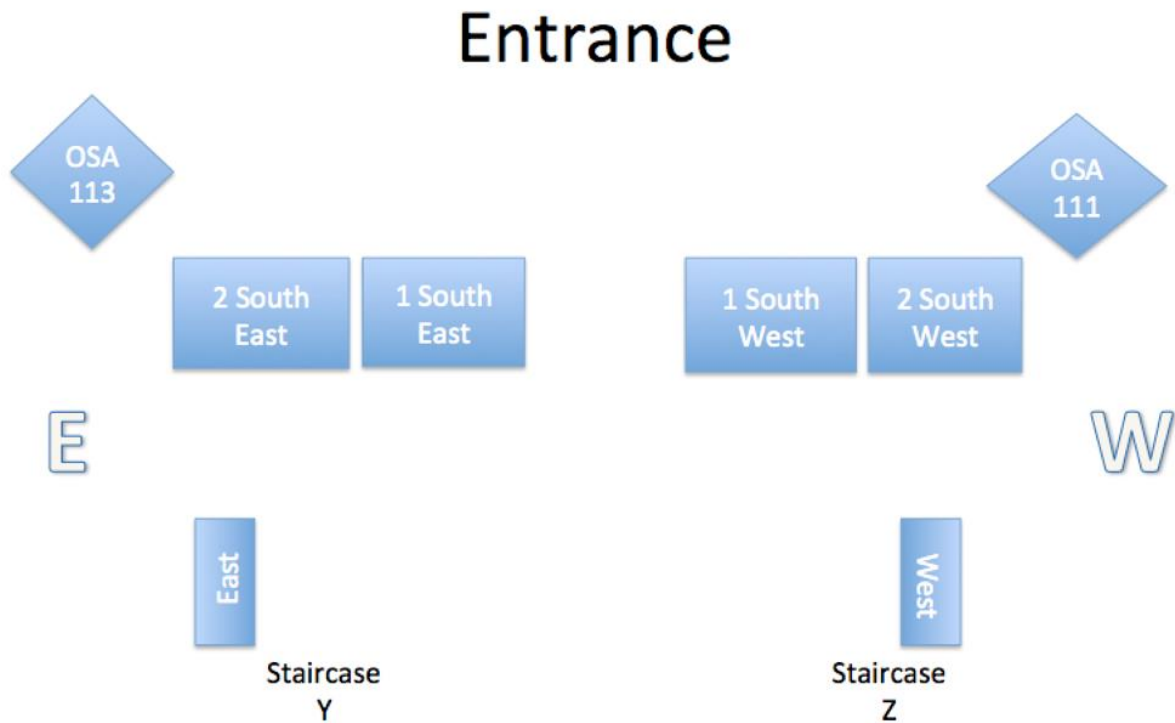

Process to Reserve a Table

- Please [review](#) the CampusGroups FAQs for creating events and reserving spaces
- You will be able to choose from the different Uris lobby locations as per the normal room reservation process in Campus Groups
- You **must** select the table request option under “Operations Request” to ensure reservation is complete

Table Booking Options

- Uris Lobby Table East (next to Uris Staircase Y)
- Uris Lobby Table South East 1 (Closest to Entrance pathway)
- Uris Lobby Table South East 2 (Closest to Uris 113)
- Uris Lobby Table West (next to Uris Staircase Z)
- Uris Lobby Table South West 1 (Closest to Entrance pathway)
- Uris Lobby Table South West 2 (Closest to Uris 111)